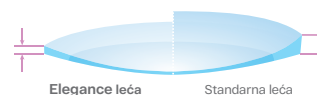

Tehnologija

IOT Lenticularisation Free Form

Način izrade

Unutrašnja izrada lenti monofokalne površine.

Poručivanje dioptrija

1/4

Individualni parametri

IPD, Vertex, Panto, Ztilt

Vidna polja

35, 40, 45, 50

Oznake na lećama

- gravure
- markeri

MATERIJALI

1.50 CR-39	1
1.53 Trivex	2
1.59 Poly	4
1.60 High Index	5
1.60 Tribrid	6
1.67 High Index	7
1.74 High Index	8

DORADE

Bez dorade	W	Transitions GEN 8 Sapphire	F	Nupolar Gray	S
Remuve 400	H	Transitions GEN 8 Amethyst	M	Nupolar Gray Light	L
Remuve 420	R	Transitions GEN 8 Amber	A	Nupolar Green	E
Remuve 420 Photomatic Brown	O	Transitions GEN 8 Emerald	E	Transitions XTRActive Polarised Gray	X
Remuve 420 Photomatic Gray	U	Transitions XTRActive Brown	C	DriveWear	D
Transitions GEN 8 Brown	Z	Transitions XTRActive Gray	L		
Transitions GEN 8 Gray	N	Transitions XTRActive Green	K		
Transitions GEN 8 Green	V	Nupolar Brown	B		